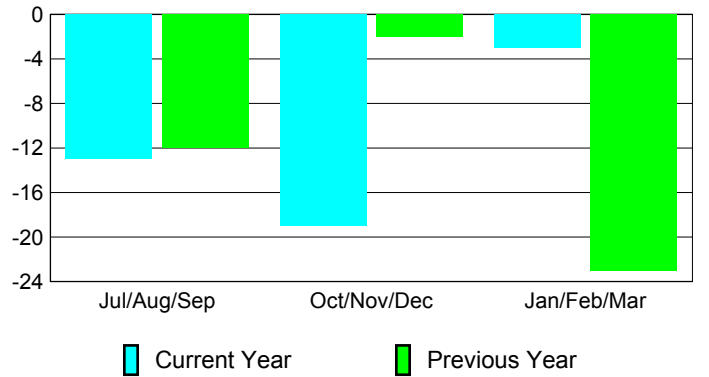

Comparison of Membership Gain/Loss

Current Year Compared to the Previous Year