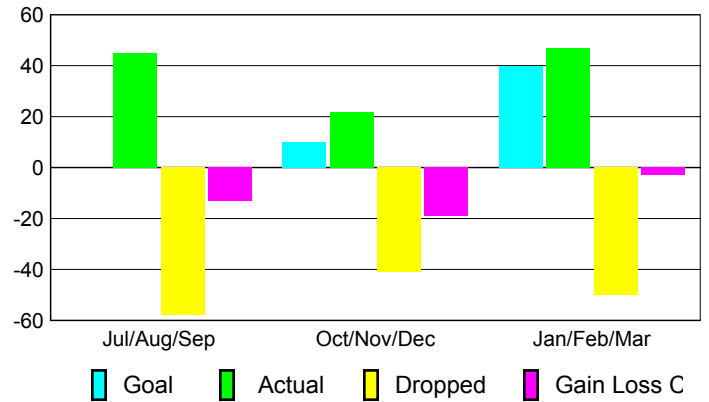

Membership Results 2008-2009

Goal, New, Dropped, Gain/Loss